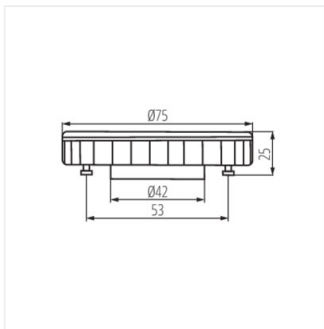

ESG LED 9W GX53

ESG LED 9W GX53