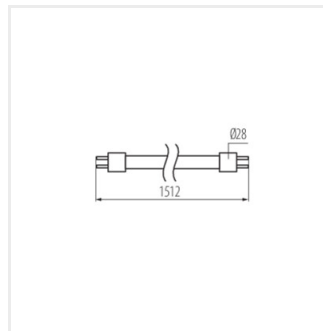

T8 LED GLASSv3 22W