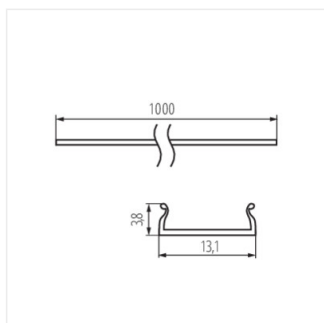

26578 SHADE CK C/D/E/I-W

Lampshade for aluminium profiles

SHADE CK C/D/E/I-W **26578** white

- Material: plastic
- Lampshade material: plastic

SHADE CK C/D/E/I-W