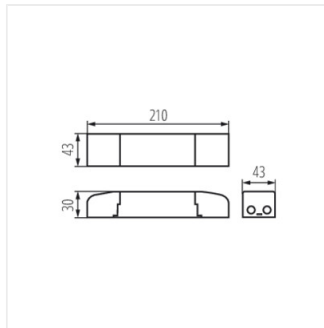

BRAVO DALI SET 45W

BRAVO DALI SET 36W

BRAVO DRIVER 36W

BRAVO DRIVER 40W

BRAVO DRIVER 50W

BRAVO DRIVER 28W

BRAVO DALI SET 45W

BRAVO DALI SET 36W