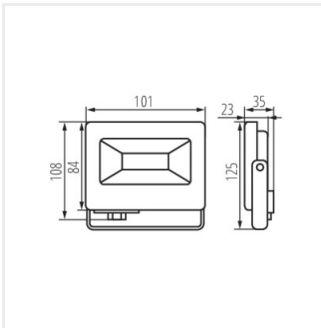

## ANTEM LED

Прожектор заливаючого світла LED

ANTEM LED 50W-NW-SE B

ANTEM LED 10W-NW B

ANTEM LED 20W-NW B

ANTEM LED 30W-NW B

ANTEM LED 50W-NW B

ANTEM LED 100W-NW B