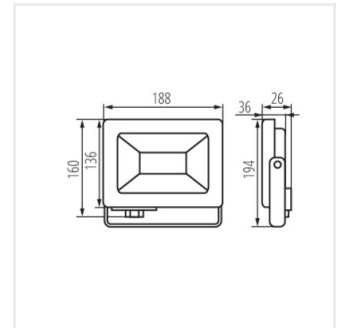

## ANTEM LED

Прожектор заливаючого світла LED

ANTEM LED 50W-NW-SE B

ANTEM LED 10W-NW B

ANTEM LED 20W-NW B

ANTEM LED 30W-NW B

ANTEM LED 50W-NW B

ANTEM LED 100W-NW B