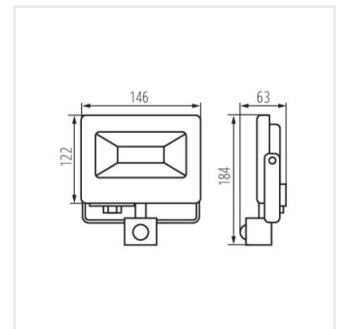

ANTEM LED 30W-NW-SE B