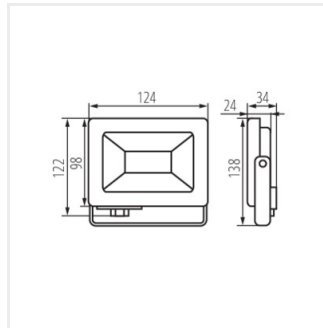

## ANTEM LED

Прожектор заливаючого світла LED

ANTEM LED 50W-NW-SE B

ANTEM LED 10W-NW B

ANTEM LED 20W-NW B

ANTEM LED 30W-NW B

ANTEM LED 50W-NW B

ANTEM LED 100W-NW B