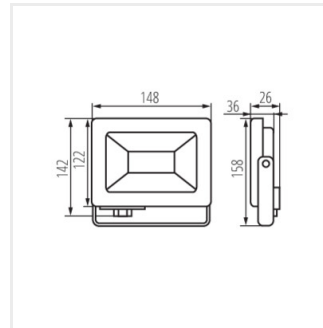

## ANTEM LED

Прожектор заливаючого світла LED

ANTEM LED 50W-NW-SE B

ANTEM LED 10W-NW B

ANTEM LED 20W-NW B

ANTEM LED 30W-NW B

ANTEM LED 50W-NW B

ANTEM LED 100W-NW B