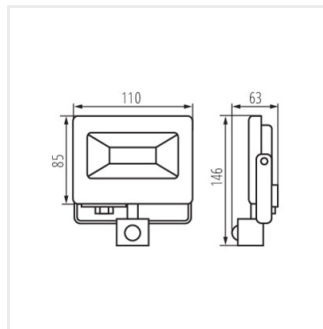

## ANTEM LED

Прожектор заливаючого світла LED

ANTEM LED 50W-NW-SE B

ANTEM LED 10W-NW B

ANTEM LED 20W-NW B

ANTEM LED 30W-NW B

ANTEM LED 50W-NW B

ANTEM LED 100W-NW B