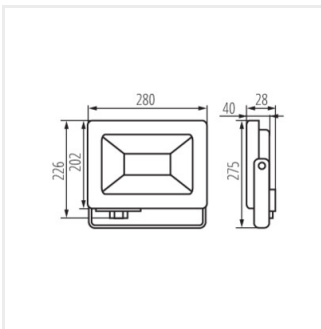

## ANTEM LED

Прожектор заливаючого світла LED

ANTEM LED 50W-NW-SE B

ANTEM LED 10W-NW B

ANTEM LED 20W-NW B

ANTEM LED 30W-NW B

ANTEM LED 50W-NW B

ANTEM LED 100W-NW B