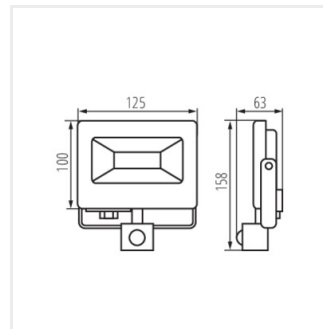

ANTEM LED 20W-NW-SE B