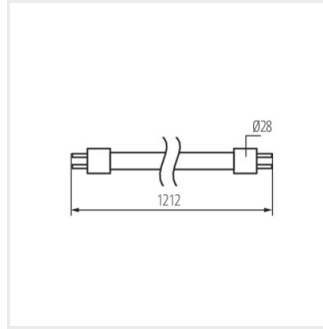

T8 LED GLASSv4 18W