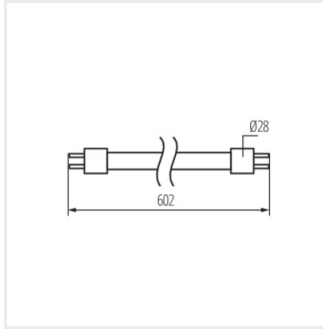

T8 LED GLASSv4

Світлодіодне джерело світла

T8 LED GLASSv4 9W