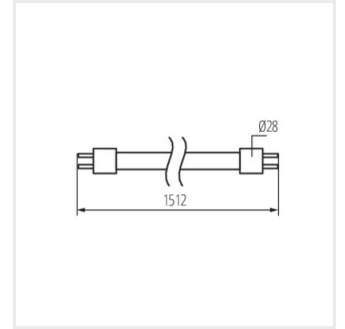

T8 LED GLASSv4 22W

Акcesуари

26069

T8 LED STARTER Replacement LED light switch
(26069)