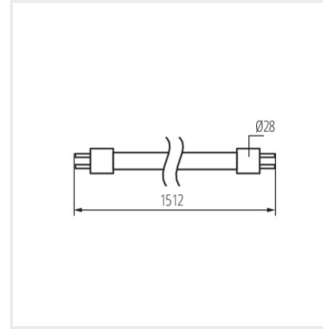

T8 LED GLASSv4 24W