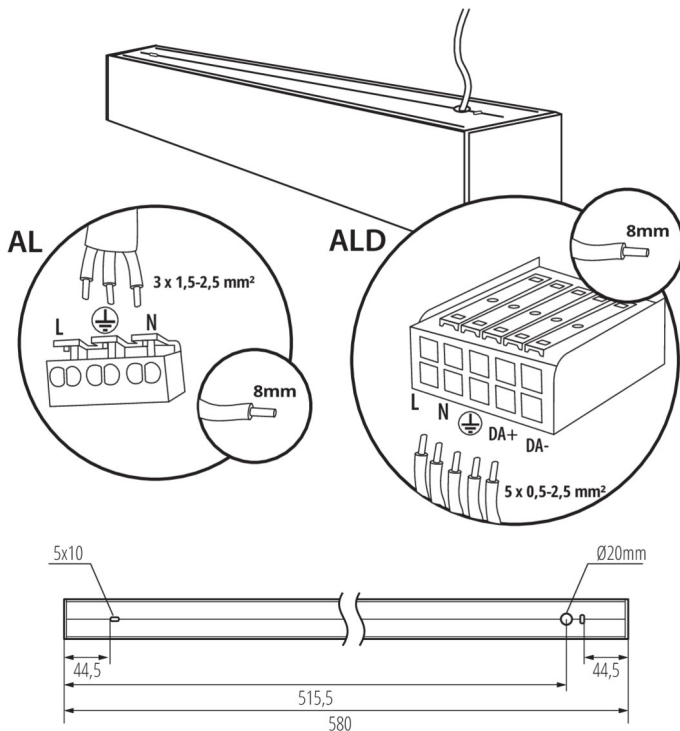

### АКСЕСУАРИ:

**32540** ALIN CORD 1F-W

Power supply terminal for ALIN luminaires and tracks, 1-phase, white, 150 cm

**32541** ALIN CORD 1F-B

Power supply terminal for ALIN luminaires and tracks, 1-phase, black, 150 cm