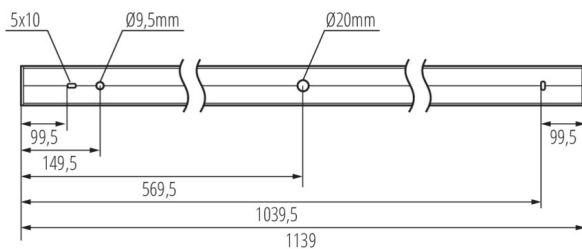

07871

ROPE-NT 150 SINGLE

ROPE-NT 150 SINGLE сталевий трос (одинарний) для підвісних світильників, 2 шт. в комплекті

29557

ALIN NT GRIP

Wall bracket for the ALIN luminaire, 2 pcs included

25979

KLOSZ MPR AL 23W/33W

Абажур MPR для світильника ALIN, KLOSZ MPR AL 23W/33W, (25979)