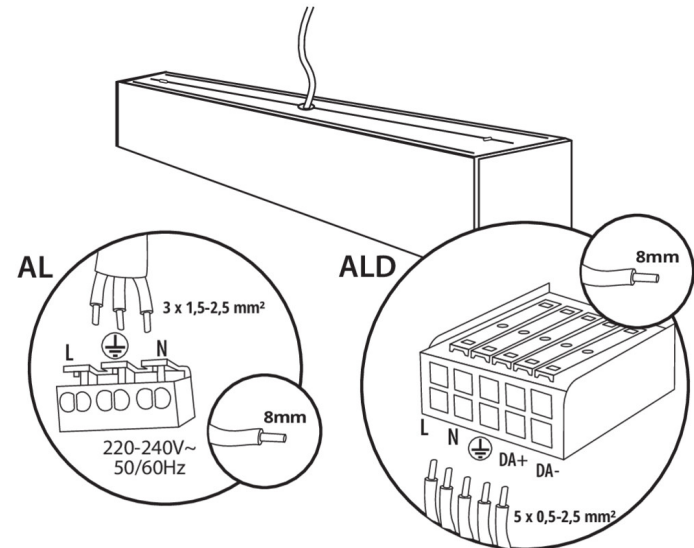

07871

ROPE-NT 150 SINGLE

ROPE-NT 150 SINGLE сталевий трос (одинарний) для підвісних світильників, 2 шт. в комплекті

29557

ALIN NT GRIP

Wall bracket for the ALIN luminaire, 2 pcs included

25979

KLOSZ MPR AL 23W/33W

Абажур MPR для світильника ALIN, KLOSZ MPR AL 23W/33W, (25979)