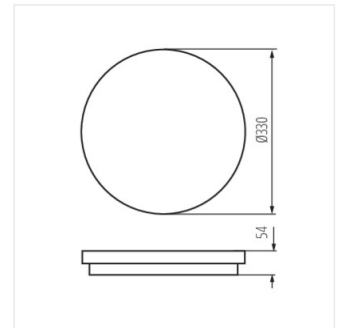

STIVI LED 36W-NW-O

STIVI LED 36W-NW-O-SE