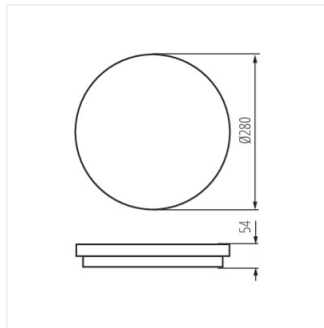

STIVI LED 24W-NW-O-SE