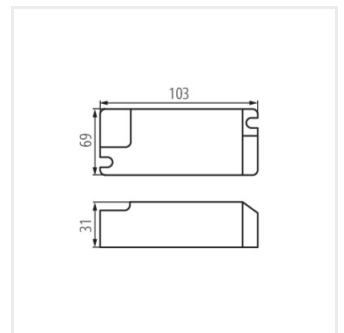

BLINGO DRV42W DALI BK