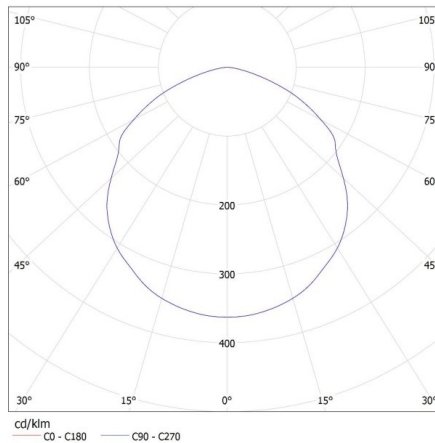

27155 HB PRO LED HI 100W-NW

Stropní svítidlo LED high bay

KANLUX S.A. (kat 27155+33193) HB PRO LED HI 100W-NW + LENS 120D / LDC (Polar)

Luminaire: KANLUX S.A. (kat 27155+33193) HB PRO LED HI 100W-NW + LENS 120D
Lamps: 1 x HB PRO LED HI 100W-NW

KANLUX S.A. (kat 27155+33193+33196) HB PRO LED HI 100W-NW + LENS 120D + GRID / LDC (Polar)