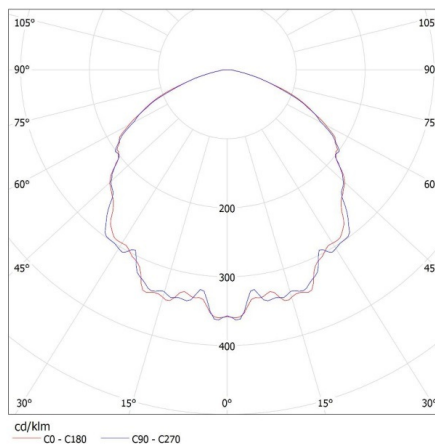

PŘÍSLUŠENSTVÍ

33193

HBPH LENS 120D 100W

čočka 120° pro HB PRO HI 100W, HBPH LENS 120D 100W (33193)

33194

HBPH LENS 120D 150W

čočka 120° HBPH LENS 120° pro HB PRO HI 150W, HBPH LENS 120D 150W (33194)