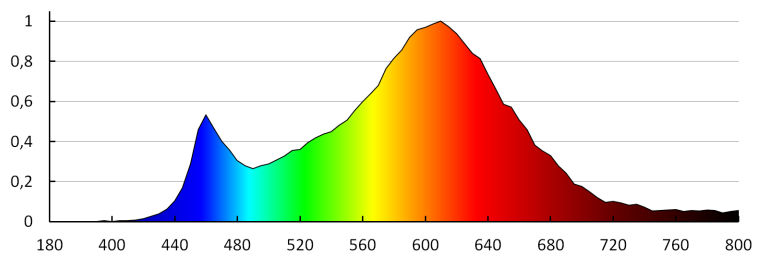

LOGISTIC DATA:

Packaging method: 20

Number of units in the secondary packaging: 20

Number of units in the packaging: 200

Net unit weight [g]: 3

Grammage [g]: 11.5

Length of a unit pack [cm]: 1.7

Width of a unit pack [cm]: 6

Height of a unit pack [cm]: 10

Weight of a cardboard box [kg]: 2.3

Width of a cardboard box [cm]: 23.5

Height of a cardboard box [cm]: 25

Length of a cardboard box [cm]: 57

Volume of a cardboard box [m³]: 0.033488

KANLUX S.A. (kat 14936) TANO G4 SMD-WW / LDC (Polar)