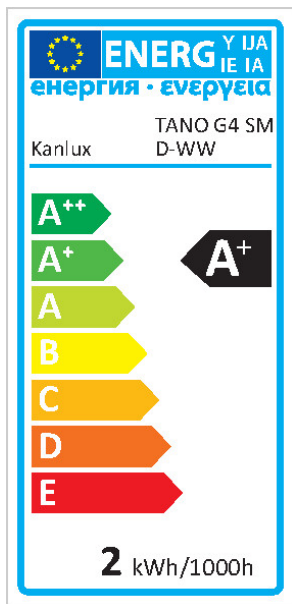

LED light source