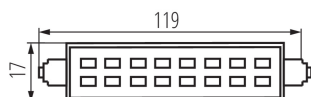

15098 RANGO R7S SMD-WW

LED light source

5907540962155

LED source Kanlux RANGO is the perfect energy-saving solution for all types of lamps and floodlights with R7s screw.

GENERAL DATA:

Colour: white
Lamp designed for decorative lighting: no
Compatible with a dimmer: no
Length [mm]: 119
Width [mm]: 17
Height [mm]: 119
Depth [mm]: 23
Mercury content: no

TECHNICAL DATA:

Rated voltage [V]: 220-240 AC
Rated frequency [Hz]: 50
Lamp-power factor: 0.5
Rated power [W]: 6
Material: plastic
Lampshade material: glass
Light source: J
Diode type: LED SMD
Total rated luminous flux [lm]: 640
Useful luminous flux of the light source Φ_{use} [lm]: 550
Useful luminous flux of the light source Φ_{use} [lm]: in wide cone (120°)
Colour temperature: Warm white
Correlated colour temperature [K]: 3000
Colour consistency in McAdam ellipses: ≤ 6
Colour rendering index: 80
Cap: R7s
Rated lamp-service life [h]: 20000
Number of on/off cycles: ≥ 20000
Rated beam angle [°]: 110
Rated light level [°]: 110
Lamp rated current [mA]: 46
Annual power consumption [kWh/1000h]: 6
Luminous efficiency of the lamp [lm/W]: 107
Ignition time [s]: $\leq 0,5$
Lamp-heating time to 60% of the full luminous flux [s]: Negligible
Lamp-heating time to 95% [s]: < 2
Lamp premature-failure indicator: $< 5\%$ po 1000h
Lamp service life factor after the period of 6000h [%]: ≥ 90