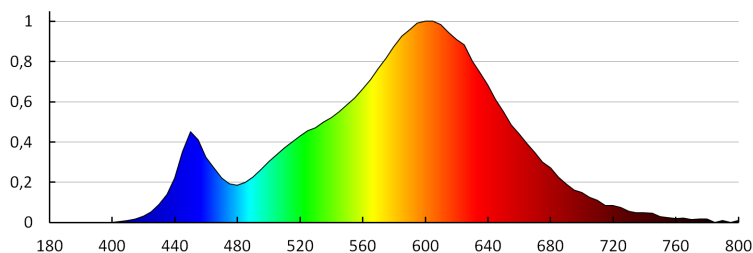

LOGISTIC DATA:

Packaging method: 10

Number of units in the secondary packaging: 10

Number of units in the packaging: 100

Net unit weight [g]: 46

Grammage [g]: 83.8

Length of a unit pack [cm]: 10

Width of a unit pack [cm]: 3

Height of a unit pack [cm]: 18

Weight of a cardboard box [kg]: 8.38

Width of a cardboard box [cm]: 42.5

Height of a cardboard box [cm]: 22.5

Length of a cardboard box [cm]: 66

Volume of a cardboard box [m³]: 0.063113