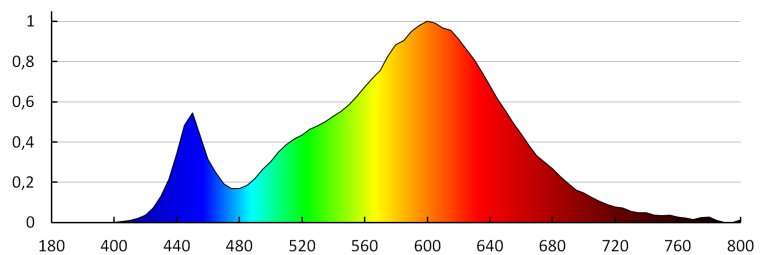

LOGISTIC DATA:

Packaging method: 10

Number of units in the secondary packaging: 10

Number of units in the packaging: 100

Net unit weight [g]: 46

Grammage [g]: 82.2

Length of a unit pack [cm]: 13

Width of a unit pack [cm]: 3.5

Height of a unit pack [cm]: 15.5

Weight of a cardboard box [kg]: 8.22

Width of a cardboard box [cm]: 23

Height of a cardboard box [cm]: 36.5

Length of a cardboard box [cm]: 78.5

Volume of a cardboard box [m³]: 0.065901