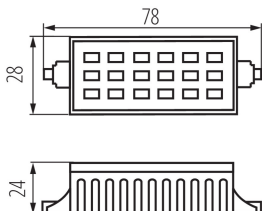

15099 RANGO MINI R7S SMD-WW

LED light source

5907540962568

LED source Kanlux RANGO is the perfect energy-saving solution for all types of lamps and floodlights with R7s screw.

GENERAL DATA:

Colour: white
Lamp designed for decorative lighting: no
Compatible with a dimmer: no
Length [mm]: 78
Width [mm]: 28
Height [mm]: 78
Depth [mm]: 24
Mercury content: no

TECHNICAL DATA:

Rated voltage [V]: 220-240 AC
Rated frequency [Hz]: 50
Lamp-power factor: 0.5
Rated power [W]: 6
Material: plastic
Lampshade material: glass
Light source: J
Diode type: LED SMD
Total rated luminous flux [lm]: 600
Useful luminous flux of the light source Φ_{use} [lm]: 510
Useful luminous flux of the light source Φ_{use} [lm]: in wide cone (120°)
Colour temperature: Warm white
Correlated colour temperature [K]: 3000
Colour consistency in McAdam ellipses: ≤ 6
Colour rendering index: 80
Cap: R7s
Rated lamp-service life [h]: 20000
Number of on/off cycles: ≥ 20000
Rated beam angle [°]: 110
Rated light level [°]: 110
Lamp rated current [mA]: 45
Annual power consumption [kWh/1000h]: 6
Luminous efficiency of the lamp [lm/W]: 100
Ignition time [s]: $\leq 0,5$
Lamp-heating time to 60% of the full luminous flux [s]: Negligible
Lamp-heating time to 95% [s]: < 2
Lamp premature-failure indicator: $< 5\%$ po 1000h
Lamp service life factor after the period of 6000h [%]: ≥ 90

LOGISTIC DATA:

Packaging method: 10

Number of units in the secondary packaging: 10

Number of units in the packaging: 100

Net unit weight [g]: 46

Grammage [g]: 82.2

Length of a unit pack [cm]: 13

Width of a unit pack [cm]: 3.5