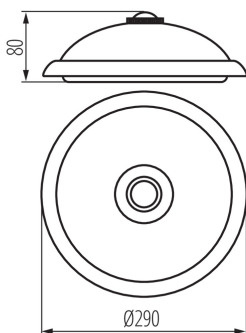

18121 FOGLER LED 14W-NW

Ceiling-mounted LED light fitting

5905339181213

Kanlux FOGLER LED ceiling light fixture with motion detector is a great solution for lighting staircases, technical rooms in multi-family buildings, storage rooms, basements, garages and driveways in detached houses.

GENERAL DATA:

Colour: white

Place of assembly: wall mounted, ceiling mounted

Place of application: Indoors

Micro-interval between relay contacts: yes

Minimum distance from the illuminated object: 0,5m

Compatible with a dimmer: no

Wykrywanie ruchu: yes

Height [mm]: 80

Diameter [mm]: 290

Integrated LED light source: yes

TECHNICAL DATA:

Rated voltage [V]: 220-240 AC

Rated frequency [Hz]: 50

Maximum power [W]: 14

Class of protection against electric shock: I

Lampshade material: PC

Diode type: LED SMD

Luminous flux of the light fitting [lm]: 800

Colour temperature: white

Correlated colour temperature [K]: 4000

Colour consistency in McAdam ellipses: ≤6

Colour rendering index: 80

Service life [h]: 20000

Number of on/off cycles: ≥15000

Lighting angle [°]: 110

Luminous efficiency of the lamp [lm/W]: 57

Ambient temperature range to which the product can be exposed: 5÷25

Enclosure material: steel

Sensor type: PIR

Connection type: Bolt terminal block

Range of sections of wires used [mm²]: 0,5-2,5

Sensor-operation time [second-minute]: 10-5

Lamp-heating time [s]: ≤1

Lamp-ignition time [s]: ≤0,5

sensor working angle [°]: 360

Illumination-level setpoint by which the sensor detects movement [lx]: 5-2000