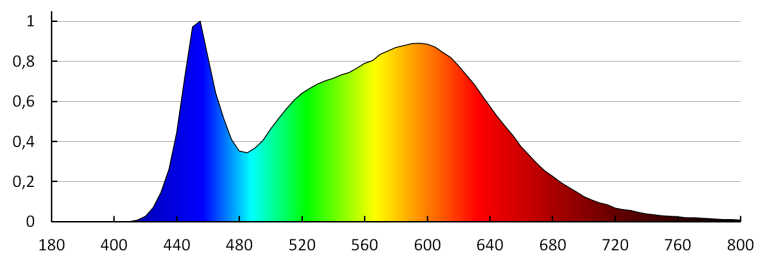

18121 FOGLER LED 14W-NW

Ceiling-mounted LED light fitting

IP class: 20

Sensor range[m]: max 6

LOGISTIC DATA:

Packaging method: 10

Number of units in the secondary packaging: 1

Number of units in the packaging: 10

Net unit weight [g]: 630

Grammage [g]: 883

Length of a unit pack [cm]: 29.5

Width of a unit pack [cm]: 8.5

Height of a unit pack [cm]: 29

Weight of a cardboard box [kg]: 8.83

Width of a cardboard box [cm]: 46

Height of a cardboard box [cm]: 33

Length of a cardboard box [cm]: 61

Volume of a cardboard box [m³]: 0.092598

KANLUX S.A. (kat 18121) FOGLER LED 14W-NW / Krzywa rozsyłu światła (biegunowo)