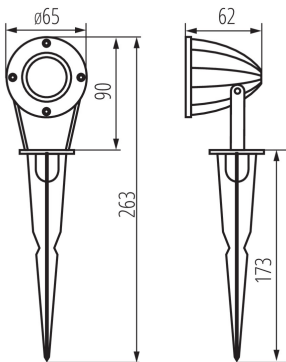

18131 GRIBLO LED SMD-NW

LED garden lighting fixture

5905339181312

Kanlux GRIBLO LED is equipped with SMD LEDs characterised by high energy efficiency and durability estimated at 30,000 hrs. Kanlux GRIBLO LED is a ground recessed luminaire with a high level of tightness (IP65).

GENERAL DATA:

Colour: grey

Place of assembly: In the ground

Place of application: Indoors and outdoors

Minimum distance from the illuminated object: 0,1m

Compatible with a dimmer: no

Length [mm]: 65

Width [mm]: 62

Height [mm]: 263

Integrated LED light source: yes

TECHNICAL DATA:

Rated voltage [V]: 220-240 AC

Rated frequency [Hz]: 50

Power factor: 0.97

Maximum power [W]: 4

Class of protection against electric shock: I

Diode type: LED SMD

Luminous flux [lm]: 170

Colour temperature: white

Correlated colour temperature [K]: 5000

Colour consistency in McAdam ellipses: ≤ 6

Colour rendering index: 80

Service life [h]: 30000

Number of on/off cycles: ≥ 15000

Lighting angle [°]: 35

Luminous efficiency of the lamp [lm/W]: 43

Ambient temperature range to which the product can be exposed: -15÷35

Enclosure material: aluminum alloy

Protective glass material: glass

Connection type: Free cable ends

Wire type: H05RN-F

Wire length [m]: 1

Wire diameter [mm²]: 1

Lamp-heating time [s]: <1

Lamp-ignition time [s]: <0,5

The fixture is movable vertically [°]: 180

IP class: 65