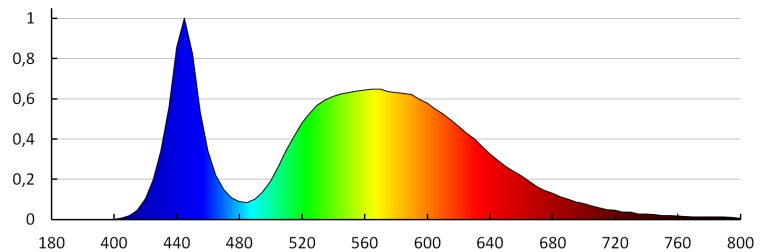

LOGISTIC DATA:

Packaging method: 16

Number of units in the secondary packaging: 1

Number of units in the packaging: 16

Net unit weight [g]: 338

Grammage [g]: 431.25

Length of a unit pack [cm]: 8

Width of a unit pack [cm]: 8

Height of a unit pack [cm]: 27

Weight of a cardboard box [kg]: 6.9

Width of a cardboard box [cm]: 32.5

Height of a cardboard box [cm]: 29

Length of a cardboard box [cm]: 32.5

Volume of a cardboard box [m³]: 0.030631

KANLUX S.A. (kat 18131) GRIBLO LED SMD-NW / LDC (Polar)