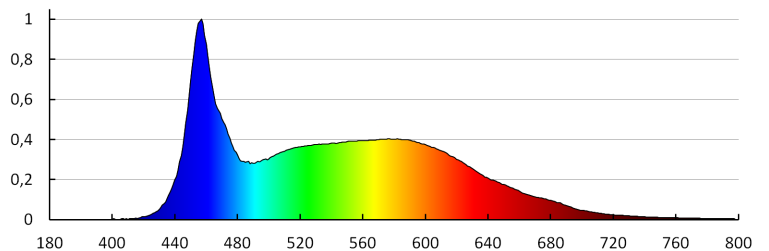

In-ground lighting fitting

Permissible static pressure [kN]: 20

IK class: 08

IP class: 67

LOGISTIC DATA:

Packaging method: 20

Number of units in the secondary packaging: 1

Number of units in the packaging: 20

Net unit weight [g]: 384

Grammage [g]: 449

Length of a unit pack [cm]: 10.5

Width of a unit pack [cm]: 10

Height of a unit pack [cm]: 10.5

Weight of a cardboard box [kg]: 8.98

Width of a cardboard box [cm]: 22.5

Height of a cardboard box [cm]: 24

Length of a cardboard box [cm]: 54

Volume of a cardboard box [m³]: 0.02916

KANLUX S.A. (kat 18192) GORDO N 1W CW-L-SR / LDC (Polar)