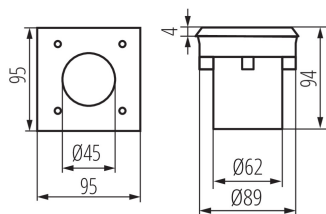

In-ground lighting fitting

5905339181923

Kanlux GORDO N is an overrun luminaire with an integrated LED light source for embedding into the ground. It is manufactured of best quality materials owing to which can resist pressure up to 2 tons. The tightness of the luminaire is IP67.

GENERAL DATA:

Colour: silver
Place of assembly: mounted on the ground, in-ground
Place of application: outdoors
Minimum distance from the illuminated object: 0,1m
Compatible with a dimmer: no
Fixture lighting direction: Top
Length [mm]: 95
Width [mm]: 95
Height [mm]: 94
Number of chokes: 1
Integrated LED light source: yes

TECHNICAL DATA:

Rated voltage [V]: 220-240 AC
Rated frequency [Hz]: 50
Maximum power [W]: 1
Class of protection against electric shock: I
Diode type: LED SMD
Luminous flux [lm]: 50
Useful luminous flux of the light source Φ_{use} [lm]: 85
Useful luminous flux of the light source Φ_{use} [lm]: in wide cone (120°)
Colour temperature: cold white
Correlated colour temperature [K]: 6500
Colour consistency in McAdam ellipses: 6
Colour rendering index: 80
Service life [h]: 20000
Number of on/off cycles: ≥ 10000
Lighting angle [°]: 80
Luminous efficiency of the lamp [lm/W]: 50
Ambient temperature range to which the product can be exposed: -20÷35
Enclosure material: aluminum alloy
Panel/frame material: stainless steel
Protective glass material: Tempered glass
Connection type: Free cable ends
Wire type: H05RN-F
Wire length [m]: 0.2
Wire diameter [mm²]: 0,75

Height of a cardboard box [cm]: 24

Length of a cardboard box [cm]: 54

Volume of a cardboard box [m³]: 0.02916

KANLUX S.A. (kat 18192) GORDO N 1W CW-L-SR / LDC (Polar)

Luminaire: KANLUX S.A. (kat 18192) GORDO N 1W CW-L-SR
Lamps: 1 x GORDO N 1W CW