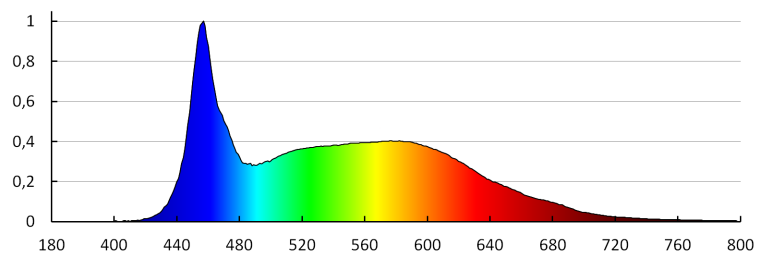

LOGISTIC DATA:

Packaging method: 20

Number of units in the secondary packaging: 1

Number of units in the packaging: 20

Net unit weight [g]: 346

Grammage [g]: 411

Length of a unit pack [cm]: 10.5

Width of a unit pack [cm]: 10

Height of a unit pack [cm]: 10.5

Weight of a cardboard box [kg]: 8.22

Width of a cardboard box [cm]: 22.5

Height of a cardboard box [cm]: 24

Length of a cardboard box [cm]: 54

Volume of a cardboard box [m³]: 0.02916

KANLUX S.A. (kat 18193) GORDO N 1W CW-O-SR / LDC (Polar)