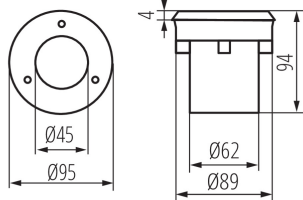

In-ground lighting fitting

5905339181930

Kanlux GORDO N is an overrun luminaire with an integrated LED light source for embedding into the ground. It is manufactured of best quality materials owing to which can resist pressure up to 2 tons. The tightness of the luminaire is IP67.

GENERAL DATA:

Colour: silver
Place of assembly: mounted on the ground, in-ground
Place of application: outdoors
Minimum distance from the illuminated object: 0,1m
Compatible with a dimmer: no
Fixture lighting direction: Top
Height [mm]: 94
Diameter [mm]: 95
Number of chokes: 1
Integrated LED light source: yes

TECHNICAL DATA:

Rated voltage [V]: 220-240 AC
Rated frequency [Hz]: 50
Maximum power [W]: 1
Class of protection against electric shock: I
Diode type: LED SMD
Luminous flux [lm]: 50
Useful luminous flux of the light source Φ_{use} [lm]: 85
Useful luminous flux of the light source Φ_{use} [lm]: in wide cone (120°)
Colour temperature: cold white
Correlated colour temperature [K]: 6500
Colour consistency in McAdam ellipses: 6
Colour rendering index: 80
Service life [h]: 20000
Number of on/off cycles: ≥ 10000
Lighting angle [°]: 80
Luminous efficiency of the lamp [lm/W]: 50
Ambient temperature range to which the product can be exposed: -20÷35
Enclosure material: aluminum alloy
Panel/frame material: stainless steel
Protective glass material: Tempered glass
Connection type: Free cable ends
Wire type: H05RN-F
Wire length [m]: 0.2
Wire diameter [mm²]: 0,75
Permissible static pressure [kN]: 20