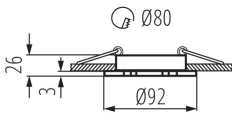

18280 SEIDY CT-DTO50-AL

Ceiling-mounted spotlight fitting

5905339182807

Kanlux SEIDY is a popular family of holders in which you can choose from 1 to 4 light points. You will compose ideal lighting of coffee shops, hotel interiors and privacy interiors of them.

GENERAL DATA:

Colour: brushed aluminium

Necessity of using self-shielding lamps : yes

Place of assembly: Recessed mount in the ceiling

Place of application: Indoors

Minimum distance from the illuminated object : 0,5m

The product is not suitable to be installed on a normally flammable surface: >35W

The product is not suitable to be covered with a heat-insulating material: yes

Height [mm]: 26

Diameter [mm]: 92

Assembly hole [mm]: Ø80

TECHNICAL DATA:

Rated voltage [V]: 12 AC; 12 DC

Maximum power [W]: max 10

Class of protection against electric shock : III

Light source: MR16

Light source included: no

Cap: Gx5,3

Ambient temperature range to which the product can be exposed: 5÷25

Enclosure material: aluminum alloy

Connection type: Free cable ends

Wire length [m]: 0.12

Wire diameter [mm²]: 0.75

Lighting-fixture angle regulation : in one axis

Lighting-fixture angle regulation [°]: 30

IP class: 20

LOGISTIC DATA:

Unit of measurement: unit

Packaging method: 50

Number of units in the secondary packaging : 1

Number of units in the packaging: 50

Net unit weight [g]: 96

Grammage [g]: 133.4

Length of a unit pack [cm]: 11.5