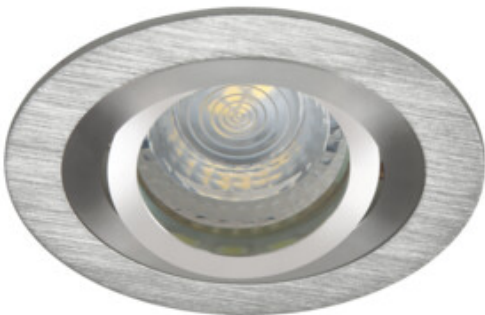

18280 SEIDY CT-DTO50-AL

Ceiling-mounted spotlight fitting

5905339182807

Kanlux SEIDY is a popular family of holders in which you can choose from 1 to 4 light points. You will compose ideal lighting of coffee shops, hotel interiors and privacy interiors of them.

GENERAL DATA:

Colour: brushed aluminium

Necessity of using self-shielding lamps : yes

Place of assembly: Recessed mount in the ceiling

Place of application: Indoors

Minimum distance from the illuminated object : 0,5m

The product is not suitable to be installed on a normally flammable surface: >35W

The product is not suitable to be covered with a heat-insulating material: yes

Height [mm]: 26

Diameter [mm]: 92

Assembly hole [mm]: Ø80

Enclosure material: aluminum alloy

Connection type: Free cable ends

Wire length [m]: 0.12

Wire diameter [mm²]: 0.75

Lighting-fixture angle regulation : in one axis

Lighting-fixture angle regulation [°]: 30