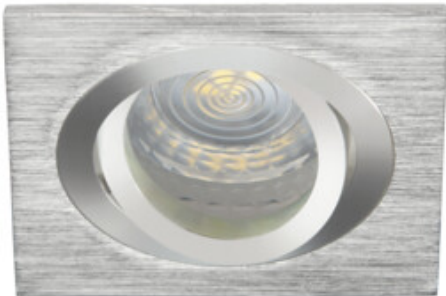

18281 SEIDY CT-DTL50-AL

Ceiling-mounted spotlight fitting

5905339182814

Kanlux SEIDY is a popular family of holders in which you can choose from 1 to 4 light points. You will compose ideal lighting of coffee shops, hotel interiors and privacy interiors of them.

GENERAL DATA:

Colour: brushed aluminium

Necessity of using self-shielding lamps : yes

Place of assembly: Recessed mount in the ceiling

Place of application: Indoors

Minimum distance from the illuminated object : 0,5m

The product is not suitable to be installed on a normally flammable surface: >35W

The product is not suitable to be covered with a heat-insulating material: yes

Length [mm]: 90

Width [mm]: 90

Height [mm]: 26

Ambient temperature range to which the product can be exposed: 5÷25

Enclosure material: aluminum alloy

Connection type: Free cable ends

Wire length [m]: 0.12

Wire diameter [mm²]: 0.75

Lighting-fixture angle regulation : in one axis