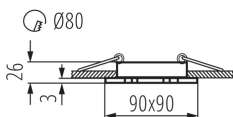

18281 SEIDY CT-DTL50-AL

Ceiling-mounted spotlight fitting

5905339182814

Kanlux SEIDY is a popular family of holders in which you can choose from 1 to 4 light points. You will compose ideal lighting of coffee shops, hotel interiors and privacy interiors of them.

GENERAL DATA:

Colour: brushed aluminium

Necessity of using self-shielding lamps : yes

Place of assembly: Recessed mount in the ceiling

Place of application: Indoors

Minimum distance from the illuminated object : 0,5m

The product is not suitable to be installed on a normally flammable surface: >35W

The product is not suitable to be covered with a heat-insulating material: yes

Length [mm]: 90

Width [mm]: 90

Height [mm]: 26

Assembly hole [mm]: Ø80

TECHNICAL DATA:

Rated voltage [V]: 12 AC; 12 DC

Maximum power [W]: max 10

Class of protection against electric shock : III

Light source : MR16

Light source included: no

Cap: Gx5,3

Ambient temperature range to which the product can be exposed: 5÷25

Enclosure material: aluminum alloy

Connection type: Free cable ends

Wire length [m]: 0.12

Wire diameter [mm²]: 0.75

Lighting-fixture angle regulation : in one axis

Lighting-fixture angle regulation [°]: 30

IP class: 20

LOGISTIC DATA:

Unit of measurement: unit

Packaging method: 50

Number of units in the secondary packaging : 1

Number of units in the packaging: 50

Net unit weight [g]: 106

Grammage [g]: 144