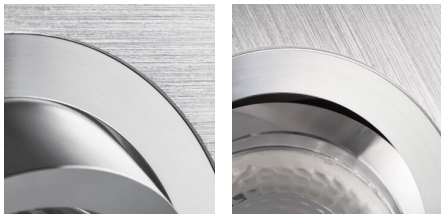

18281 SEIDY CT-DTL50-AL

Ceiling-mounted spotlight fitting

5905339182814

Kanlux SEIDY is a popular family of holders in which you can choose from 1 to 4 light points. You will compose ideal lighting of coffee shops, hotel interiors and privacy interiors of them.

GENERAL DATA:

Colour: brushed aluminium

Necessity of using self-shielding lamps : yes

Place of assembly: Recessed mount in the ceiling

Place of application: Indoors

Minimum distance from the illuminated object : 0,5m