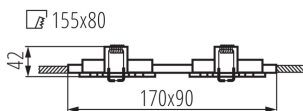

18284 SEIDY CT-DTL250-B

Ceiling-mounted spotlight fitting

5905339182845

Kanlux SEIDY is a popular family of holders in which you can choose from 1 to 4 light points. You will compose ideal lighting of coffee shops, hotel interiors and privacy interiors of them.

GENERAL DATA:

Colour: black anodised

Necessity of using self-shielding lamps : yes

Place of assembly: Recessed mount in the ceiling

Place of application: Indoors

Minimum distance from the illuminated object : 0,5m

The product is not suitable to be installed on a normally flammable surface: >35W

The product is not suitable to be covered with a heat-insulating material: yes

Length [mm]: 170

Width [mm]: 90

Height [mm]: 39

Assembly hole [mm]: 155x80

TECHNICAL DATA:

Rated voltage [V]: 12 AC; 12 DC

Maximum power [W]: 2 x max 10

Class of protection against electric shock : III

Light source: MR16

Light source included: no

Cap: Gx5,3

Ambient temperature range to which the product can be exposed: 5÷25

Enclosure material: aluminum alloy

Connection type: Free cable ends

Wire length [m]: 0.12

Wire diameter [mm²]: 0.75

Lighting-fixture angle regulation : in one axis

Lighting-fixture angle regulation [°]: 30

IP class: 20

LOGISTIC DATA:

Unit of measurement: unit

Packaging method: 50

Number of units in the secondary packaging : 1

Number of units in the packaging: 50

Net unit weight [g]: 240

Grammage [g]: 306.2