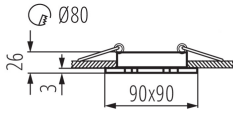

Ceiling-mounted spotlight fitting