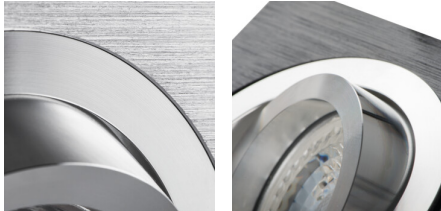

Ceiling-mounted spotlight fitting

5905339182890

Kanlux SEIDY is a popular family of holders in which you can choose from 1 to 4 light points. You will compose ideal lighting of coffee shops, hotel interiors and privacy interiors of them.

### GENERAL DATA:

**Colour:** black anodised

**Necessity of using self-shielding lamps :** yes

**Place of assembly:** Recessed mount in the ceiling

**Place of application:** Indoors

**Minimum distance from the illuminated object :** 0,5m