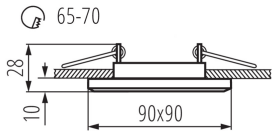

18510 MORTA CT-DSL50-B

Ceiling-mounted spotlight fitting