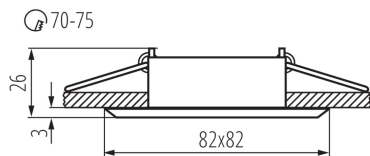

Connection type: Free cable ends

Wire length [m]: 0.12

Wire diameter [mm²]: 0.75

Lighting-fixture angle regulation : in one axis

Lighting-fixture angle regulation [°] : 30

IP class: 20

LOGISTIC DATA:

Unit of measurement: unit

Packaging method: 50

Number of units in the secondary packaging : 1

Number of units in the packaging : 50

Net unit weight [g]: 82

Grammage [g]: 116.2

Length of a unit pack [cm]: 10

Ceiling-mounted spotlight fitting