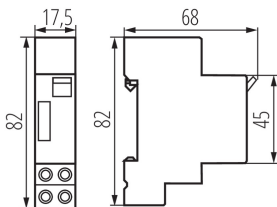

18730 AS 1-7M

TH35 rail-mounted automatic staircase lighting controller

5905339187307

Staircase lighting timer is used to keep lighting on for a set period of time; adjustable time range from 1min to 7min, the accuracy of the programmed time setting is 0.5min.

GENERAL DATA:

Colour: white

Place of assembly: rail TH35

Place of application: Indoors

Norm: EN60730-1; PN-EN 62052-11

TECHNICAL DATA:

Rated voltage [V]: 220-240 AC

Rated current [A]: 16

Rated frequency [Hz]: 50

IP class: 20

LOGISTIC DATA:

Packaging method: 200

Number of units in the secondary packaging: 1

Number of units in the packaging: 200

Net unit weight [g]: 74

Grammage [g]: 91.95

Length of a unit pack [cm]: 10

Width of a unit pack [cm]: 2

Height of a unit pack [cm]: 7

Weight of a cardboard box [kg]: 18.39

Width of a cardboard box [cm]: 26.5

Height of a cardboard box [cm]: 35

Length of a cardboard box [cm]: 52

Volume of a cardboard box [m³]: 0.04823