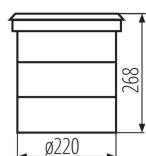

18983 TURRO LED 3X15W-NW

In-ground lighting fitting

5905339189837

Kanlux TURRO LED is a durable in-ground luminaire with a non-replaceable light source. The luminaire is made of the highest quality materials and with attention to every detail. Thanks to the high IP67 tightness and resistance to mechanical damage IK10, this luminaire is perfect for illuminating driveways, alleys, sidewalks, etc. Kanlux TURRO LED also has a high luminous flux, so we can also use it in large spaces.

GENERAL DATA:

Colour: silver

Place of assembly: In the ground, mounted on the ground

Place of application: Indoors and outdoors

Minimum distance from the illuminated object: 1m

Compatible with a dimmer: no

Height [mm]: 260

Diameter [mm]: 260

TECHNICAL DATA:

Rated voltage [V]: 220-240 AC

Rated frequency [Hz]: 50

Maximum power [W]: 45

Class of protection against electric shock: I

Diode type: LED COB

Luminous flux [lm]: 3600

Colour temperature: white

Correlated colour temperature [K]: 4000

Colour consistency in McAdam ellipses: 6

Colour rendering index: 80

Service life [h]: 30000

Number of on/off cycles: ≥ 15000

Lighting angle [°]: 80

Luminous efficiency of the lamp [lm/W]: 80

Ambient temperature range to which the product can be exposed: -20÷35

Enclosure material: aluminum alloy

Panel/frame material: stainless steel

Protective glass material: Tempered glass

Connection type: Free cable ends

Wire type: H05RN-F

Wire length [m]: 0.5

Wire diameter [mm²]: 1

Permissible static pressure [kN]: 20

Maximum permitted load [kg]: 2000

IK class: 10

IP class: 67