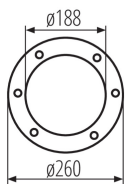

18983 TURRO LED 3X15W-NW

In-ground lighting fitting

5905339189837

Kanlux TURRO LED is a durable in-ground luminaire with a non-replaceable light source. The luminaire is made of the highest quality materials and with attention to every detail. Thanks to the high IP67 tightness and resistance to mechanical damage IK10, this luminaire is perfect for illuminating driveways, alleys, sidewalks, etc. Kanlux TURRO LED also has a high luminous flux, so we can also use it in large spaces.

GENERAL DATA:

Colour: silver

Place of assembly: In the ground, mounted on the ground

Place of application: Indoors and outdoors

Minimum distance from the illuminated object: 1m

Compatible with a dimmer: no

Height [mm]: 260

Diameter [mm]: 260

TECHNICAL DATA:

Rated voltage [V]: 220-240 AC

Rated frequency [Hz]: 50

Maximum power [W]: 45

Class of protection against electric shock: I

Diode type: LED COB

Luminous flux [lm]: 3600

Colour temperature: white

Correlated colour temperature [K]: 4000

Colour consistency in McAdam ellipses: 6

Colour rendering index: 80

Service life [h]: 30000

Number of on/off cycles: ≥ 15000

Lighting angle [°]: 80

Luminous efficiency of the lamp [lm/W]: 80

Ambient temperature range to which the product can be exposed: -20÷35

Enclosure material: aluminum alloy

Panel/frame material: stainless steel

Protective glass material: Tempered glass

Connection type: Free cable ends

Wire type: H05RN-F

Wire length [m]: 0.5

Wire diameter [mm²]: 1

Permissible static pressure [kN]: 20

Maximum permitted load [kg]: 2000

IK class: 10

IP class: 67