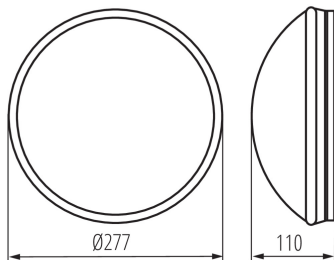

19001 PIRES ECO DL-250 NS

Ceiling-mounted light fitting with replaceable light source

5905339190017

Kanlux PIRES is a ceiling light fixture with minimalistic appearance which can be used outside too thanks to IP44 degree of tightness. To increase comfort, we also propose versions equipped with a microwave motion detector (code 19000 and 8810) the range of which comes to 9 metres.

GENERAL DATA:

Colour: white

Place of assembly: wall mounted, ceiling mounted

Place of application: Indoors and outdoors

Minimum distance from the illuminated object: 0,5m

Height [mm]: 110

Diameter [mm]: 277

Cap: E27

Ambient temperature range to which the product can be exposed: 5÷35

Enclosure material: plastic

Connection type: Bolt terminal block

Range of sections of wires used [mm²]: 1-2,5

IP class: 44

LOGISTIC DATA:

Packaging method: 5

Number of units in the secondary packaging: 1

Number of units in the packaging: 5

Net unit weight [g]: 500

Grammage [g]: 916

Length of a unit pack [cm]: 31.5

Width of a unit pack [cm]: 11.5