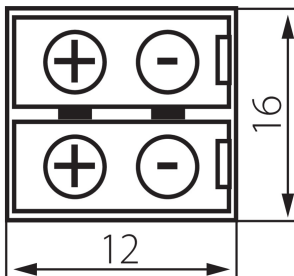

19030 CONNECTOR 8

Connector for LED tapes

5905339190307

GENERAL DATA:

Length [mm]: 12

Width [mm]: 16

Height [mm]: 5

TECHNICAL DATA:

Rated voltage [V]: 12 AC; 12 DC

Number of pieces in a unit package (package) : 20

LOGISTIC DATA:

Unit of measurement: package

Packaging method: 5

Number of units in the secondary packaging : 5

Number of units in the packaging : 250

Net unit weight [g] : 16

Grammage [g] : 21.56

Gross unit weight [g] : 20

Length of a unit pack [cm] : 6

Width of a unit pack [cm] : 2

Height of a unit pack [cm] : 10

Weight of a cardboard box [kg] : 5.39

Width of a cardboard box [cm] : 27