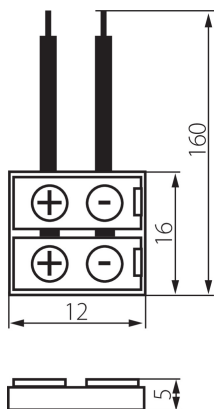

19032 CONNECTOR 8-CP

Connector for LED tapes

5905339190321

GENERAL DATA:

Length [mm]: 12

Width [mm]: 16

Height [mm]: 5

TECHNICAL DATA:

Rated voltage [V]: 12 AC; 12 DC

Number of pieces in a unit package (package) : 20

LOGISTIC DATA:

Unit of measurement: package

Packaging method: 5

Number of units in the secondary packaging : 5

Number of units in the packaging: 100

Net unit weight [g]: 40

Grammage [g]: 52.1

Gross unit weight [g]: 54

Length of a unit pack [cm]: 14

Width of a unit pack [cm]: 2

Height of a unit pack [cm]: 19

Weight of a cardboard box [kg]: 5.21

Width of a cardboard box [cm]: 27

Height of a cardboard box [cm]: 25.5

Length of a cardboard box [cm] : 55

Volume of a cardboard box [m³]: 0.037868