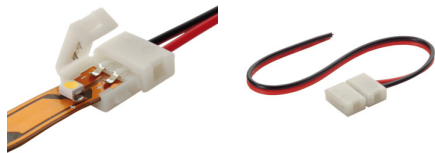

19032 CONNECTOR 8-CP

Connector for LED tapes

5905339190321

GENERAL DATA:

Length [mm]: 12

Width [mm]: 16

Height [mm]: 5

TECHNICAL DATA:

Rated voltage [V]: 12 AC; 12 DC

Number of pieces in a unit package (package) : 20

LOGISTIC DATA:

Unit of measurement: package

Packaging method: 5

Number of units in the secondary packaging : 5

Number of units in the packaging: 100