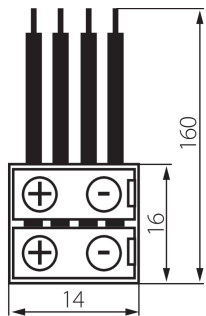

19036 CONNECTOR RGB 10-CP

Connector for LED tapes

5905339190369

GENERAL DATA:

Length [mm]: 14

Width [mm]: 16

Height [mm]: 5

TECHNICAL DATA:

Rated voltage [V]: 12 AC; 12 DC

Number of pieces in a unit package (package) : 20

LOGISTIC DATA:

Unit of measurement: package

Packaging method: 5

Number of units in the secondary packaging : 5

Number of units in the packaging: 100

Net unit weight [g] : 75

Grammage [g]: 87.1

Length of a unit pack [cm]: 14

Width of a unit pack [cm] : 2

Height of a unit pack [cm]: 19

Weight of a cardboard box [kg]: 8.71

Width of a cardboard box [cm] : 27

Height of a cardboard box [cm]: 25.5

Length of a cardboard box [cm] : 55

Volume of a cardboard box [m³] : 0.037868