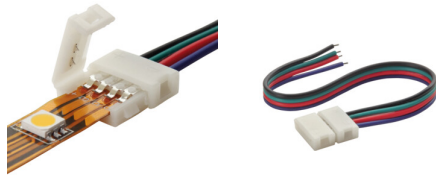

19036 CONNECTOR RGB 10-CP

Connector for LED tapes

5905339190369

GENERAL DATA:

Length [mm]: 14

Width [mm]: 16

Height [mm]: 5

TECHNICAL DATA:

Rated voltage [V]: 12 AC; 12 DC

Number of pieces in a unit package (package) : 20

LOGISTIC DATA:

Unit of measurement: package

Packaging method: 5

Number of units in the secondary packaging : 5

Number of units in the packaging: 100