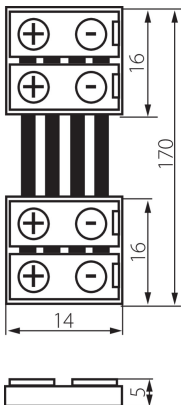

19037 CONNECTOR RGB 10-CPC

Connector for LED tapes

5905339190376

GENERAL DATA:

Length [mm]: 14

Width [mm]: 16

Height [mm]: 5

TECHNICAL DATA:

Rated voltage [V]: 12 AC; 12 DC

Number of pieces in a unit package (package) : 20

LOGISTIC DATA:

Unit of measurement: package

Packaging method: 5

Number of units in the secondary packaging : 5

Number of units in the packaging: 100

Net unit weight [g]: 94

Grammage [g]: 106.1

Length of a unit pack [cm]: 14

Width of a unit pack [cm]: 2

Height of a unit pack [cm]: 19

Weight of a cardboard box [kg]: 10.61

Width of a cardboard box [cm]: 27

Height of a cardboard box [cm]: 25.5

Length of a cardboard box [cm]: 55

Volume of a cardboard box [m³]: 0.037868