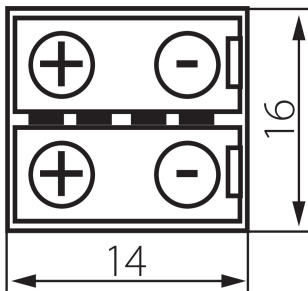

19038 CONNECTOR RGB 10

Connector for LED tapes

5905339190383

GENERAL DATA:

Length [mm]: 14

Width [mm]: 16

Height [mm]: 5

TECHNICAL DATA:

Rated voltage [V]: 12 AC; 12 DC

Number of pieces in a unit package (package) : 20

LOGISTIC DATA:

Unit of measurement: package

Packaging method: 5

Number of units in the secondary packaging : 5

Number of units in the packaging : 250

Net unit weight [g] : 20

Grammage [g] : 25.56

Gross unit weight [g] : 24

Length of a unit pack [cm] : 6

Width of a unit pack [cm] : 2

Height of a unit pack [cm] : 10

Weight of a cardboard box [kg] : 6.39

Width of a cardboard box [cm] : 27

Height of a cardboard box [cm] : 25.5

Length of a cardboard box [cm] : 55

Volume of a cardboard box [m³] : 0.037868