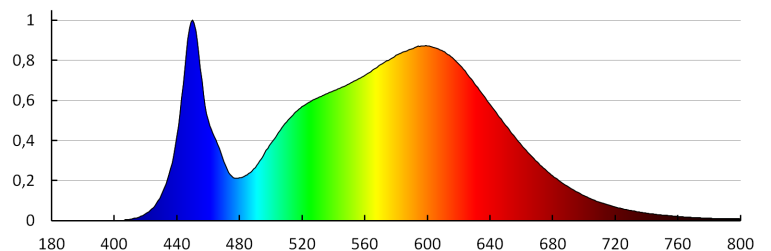

ADDITIONAL INFORMATION:

- 5 years Warranty under the terms of the warranty statement, available on our website