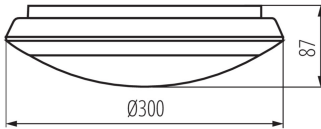

19064 DABA PRO 25W NW-W

Ceiling-mounted LED light fitting