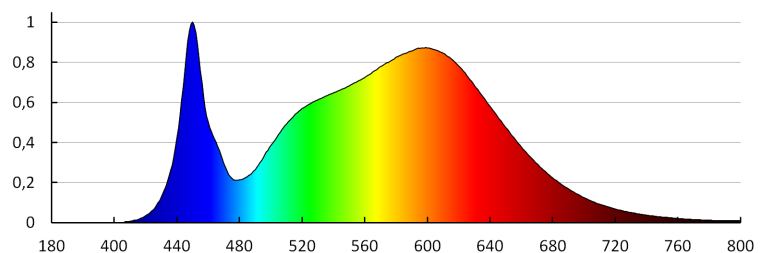

ADDITIONAL INFORMATION:

- 5 years Warranty under the terms of the warranty statement, available on our website