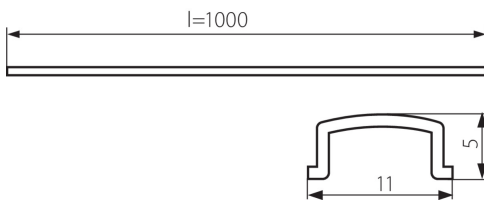

19170 SHADE A-FR

Lampshade for aluminium profiles

5905339191700

GENERAL DATA:

Colour: transparent

Length [mm]: 1000

Width [mm]: 11

Height [mm]: 4.9

LOGISTIC DATA:

Unit of measurement: package

Packaging method: 10

Number of units in the secondary packaging: 1

Number of units in the packaging: 10

Net unit weight [g]: 180

Grammage [g]: 358

Length of a unit pack [cm]: 106

Width of a unit pack [cm]: 6.5

Height of a unit pack [cm]: 6.5

Weight of a cardboard box [kg]: 3.58

Width of a cardboard box [cm]: 34

Height of a cardboard box [cm]: 14

Length of a cardboard box [cm]: 107

Volume of a cardboard box [m³]: 0.050932