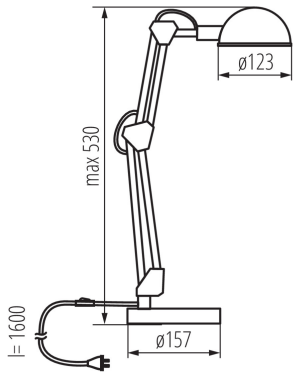

GENERAL DATA:

Colour: white

Place of assembly: On the floor

Place of application: Indoors

Minimum distance from the illuminated object: 0,1m

On switch: yes

Length [mm]: 157

Width [mm]: 157

Height MAX [mm]: 530

Cable length [m]: 1.6

TECHNICAL DATA:

Rated voltage [V]: 220-240 AC

Rated frequency [Hz]: 50

Maximum power [W]: max 40

Class of protection against electric shock: II

Lampshade material: Metal

Light source included: no

Cap: E14

Enclosure material: plastic, Metal

Connection type: Cable terminated with a plug

The fixture is movable horizontally [°]: 360

The fixture is movable vertically [°]: 180

IP class: 20

Height of a unit pack [cm]: 40.5

Weight of a cardboard box [kg]: 9.45

Width of a cardboard box [cm]: 30

Height of a cardboard box [cm]: 44

Length of a cardboard box [cm]: 35

Desk lamp

Volume of a cardboard box [m³]: 0.0462