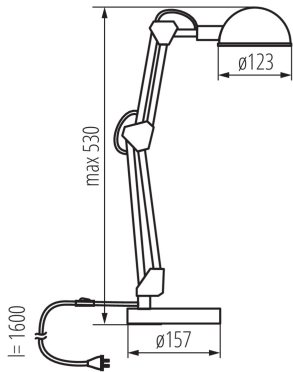

GENERAL DATA:

Colour: black

Place of assembly: On the floor

Place of application: Indoors

Minimum distance from the illuminated object: 0,1m

On switch: yes

Length [mm]: 157

Width [mm]: 157

Height MAX [mm]: 530

Cable length [m]: 1.6

TECHNICAL DATA:

Rated voltage [V]: 220-240 AC

Rated frequency [Hz]: 50

Maximum power [W]: max 40

Class of protection against electric shock: II

Lampshade material: Metal

Light source included: no

Cap: E14

Enclosure material: plastic, Metal

Connection type: Cable terminated with a plug

The fixture is movable horizontally [°]: 360

The fixture is movable vertically [°]: 180

IP class: 20

Height of a unit pack [cm]: 40.5

Weight of a cardboard box [kg]: 9.45

Width of a cardboard box [cm]: 30

Height of a cardboard box [cm]: 44

Length of a cardboard box [cm]: 35

Desk lamp

Volume of a cardboard box [m³]: 0.0462