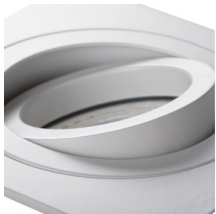

19454 SEIDY CT-DTL50-W/M

Ceiling-mounted spotlight fitting

5905339194541

Kanlux SEIDY is a popular family of holders in which you can choose from 1 to 4 light points. You will compose ideal lighting of coffee shops, hotel interiors and privacy interiors of them.

GENERAL DATA:

Colour: matte white

Necessity of using self-shielding lamps : yes

Place of assembly: Recessed mount in the ceiling

Place of application: Indoors

Minimum distance from the illuminated object : 0,5m

Ambient temperature range to which the product can be exposed: 5÷25

Enclosure material: aluminum alloy

Connection type: Free cable ends

Wire length [m]: 0.12

Wire diameter [mm²]: 0.75

Lighting-fixture angle regulation : in one axis