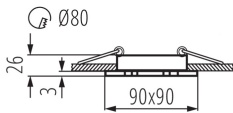

19454 SEIDY CT-DTL50-W/M

Ceiling-mounted spotlight fitting

5905339194541

Kanlux SEIDY is a popular family of holders in which you can choose from 1 to 4 light points. You will compose ideal lighting of coffee shops, hotel interiors and privacy interiors of them.

GENERAL DATA:

Colour: matte white

Necessity of using self-shielding lamps : yes

Place of assembly: Recessed mount in the ceiling

Place of application: Indoors

Minimum distance from the illuminated object : 0,5m

The product is not suitable to be installed on a normally flammable surface: >35W

The product is not suitable to be covered with a heat-insulating material: yes

Length [mm]: 90

Width [mm]: 90

Height [mm]: 26

Assembly hole [mm]: Ø80

TECHNICAL DATA:

Rated voltage [V]: 12 AC; 12 DC

Maximum power [W]: max 10

Class of protection against electric shock : III

Light source : MR16

Light source included: no

Cap: Gx5,3

Ambient temperature range to which the product can be exposed: 5÷25

Enclosure material: aluminum alloy

Connection type: Free cable ends

Wire length [m]: 0.12

Wire diameter [mm²]: 0.75

Lighting-fixture angle regulation : in one axis

Lighting-fixture angle regulation [°]: 30

IP class: 20

LOGISTIC DATA:

Unit of measurement: unit

Packaging method: 50

Number of units in the secondary packaging : 1

Number of units in the packaging: 50

Net unit weight [g]: 116

Grammage [g]: 150