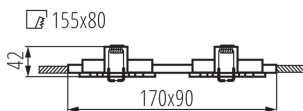

19455 SEIDY CT-DTL250-W/M

Ceiling-mounted spotlight fitting

5905339194558

Kanlux SEIDY is a popular family of holders in which you can choose from 1 to 4 light points. You will compose ideal lighting of coffee shops, hotel interiors and privacy interiors of them.

GENERAL DATA:

Colour: matte white

Necessity of using self-shielding lamps : yes

Place of assembly: Recessed mount in the ceiling

Place of application: Indoors

Minimum distance from the illuminated object : 0,5m

The product is not suitable to be installed on a normally flammable surface: >35W

The product is not suitable to be covered with a heat-insulating material: yes

Length [mm]: 170

Width [mm]: 90

Height [mm]: 39

Assembly hole [mm]: 155x80

TECHNICAL DATA:

Rated voltage [V]: 12 AC; 12 DC

Maximum power [W]: 2 x max 10

Class of protection against electric shock : III

Light source : MR16

Light source included: no

Cap: Gx5,3

Ambient temperature range to which the product can be exposed: 5÷25

Enclosure material: aluminum alloy

Connection type: Free cable ends

Wire length [m]: 0.12

Wire diameter [mm²]: 0.75

Lighting-fixture angle regulation : in one axis

Lighting-fixture angle regulation [°]: 30

IP class: 20

LOGISTIC DATA:

Unit of measurement: unit

Packaging method: 50

Number of units in the secondary packaging : 1

Number of units in the packaging: 50

Net unit weight [g]: 248

Grammage [g]: 316