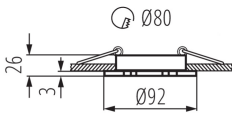

19457 SEIDY CT-DTO50-B/M

Ceiling-mounted spotlight fitting

5905339194572

Kanlux SEIDY is a popular family of holders in which you can choose from 1 to 4 light points. You will compose ideal lighting of coffee shops, hotel interiors and privacy interiors of them.

GENERAL DATA:

Colour: black matt

Necessity of using self-shielding lamps : yes

Place of assembly: Recessed mount in the ceiling

Place of application: Indoors

Minimum distance from the illuminated object : 0,5m

The product is not suitable to be covered with a heat-insulating material: yes

Height [mm]: 26

Diameter [mm]: 92

Assembly hole [mm]: Ø80

TECHNICAL DATA:

Rated voltage [V]: 12 AC; 12 DC

Maximum power [W]: max 10

Class of protection against electric shock : III

Light source: MR16

Light source included: no

Cap: Gx5,3

Ambient temperature range to which the product can be exposed: 5÷25

Enclosure material: aluminum alloy

Connection type: Free cable ends

Wire length [m]: 0.12

Wire diameter [mm²]: 0.75

Lighting-fixture angle regulation : in one axis

Lighting-fixture angle regulation [°]: 30

IP class: 20

LOGISTIC DATA:

Unit of measurement: unit

Packaging method: 50

Number of units in the packaging: 50

Net unit weight [g]: 102

Grammage [g]: 137

Length of a unit pack [cm]: 11

Width of a unit pack [cm]: 4.5

Height of a unit pack [cm]: 10

Weight of a cardboard box [kg]: 6.85