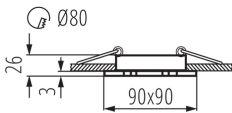

19458 SEIDY CT-DTL50-B/M

Ceiling-mounted spotlight fitting

5905339194589

Kanlux SEIDY is a popular family of holders in which you can choose from 1 to 4 light points. You will compose ideal lighting of coffee shops, hotel interiors and privacy interiors of them.

GENERAL DATA:

Colour: black matt
Necessity of using self-shielding lamps : yes
Place of assembly: Recessed mount in the ceiling
Place of application: Indoors
Minimum distance from the illuminated object : 0,5m
The product is not suitable to be covered with a heat-insulating material: yes
Length [mm]: 90
Width [mm]: 90
Height [mm]: 26
Assembly hole [mm]: Ø80

TECHNICAL DATA:

Rated voltage [V]: 12 AC; 12 DC
Maximum power [W]: max 10
Class of protection against electric shock : III
Light source: MR16
Light source included: no
Cap: Gx5,3
Ambient temperature range to which the product can be exposed: 5÷25
Enclosure material: aluminum alloy
Connection type: Free cable ends
Wire length [m]: 0.12
Wire diameter [mm²]: 0.75
Lighting-fixture angle regulation : in one axis
Lighting-fixture angle regulation [°]: 30
IP class: 20

LOGISTIC DATA:

Unit of measurement: unit
Packaging method: 50
Number of units in the packaging: 50
Net unit weight [g]: 118
Grammage [g]: 153
Length of a unit pack [cm]: 11
Width of a unit pack [cm]: 4.5
Height of a unit pack [cm]: 10