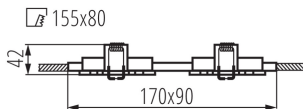

19459 SEIDY CT-DTL250-B/M

Ceiling-mounted spotlight fitting

5905339194596

Kanlux SEIDY is a popular family of holders in which you can choose from 1 to 4 light points. You will compose ideal lighting of coffee shops, hotel interiors and privacy interiors of them.

GENERAL DATA:

Colour: black matt
Necessity of using self-shielding lamps : yes
Place of assembly: Recessed mount in the ceiling
Place of application: Indoors
Minimum distance from the illuminated object : 0,5m
The product is not suitable to be covered with a heat-insulating material: yes
Length [mm]: 170
Width [mm]: 90
Height [mm]: 42
Assembly hole [mm]: 155x80

TECHNICAL DATA:

Rated voltage [V]: 12 AC; 12 DC
Maximum power [W]: 2 x max 10
Class of protection against electric shock : III
Light source: MR16
Light source included: no
Cap: Gx5,3
Ambient temperature range to which the product can be exposed: 5÷25
Enclosure material: aluminum alloy
Connection type: Free cable ends
Wire length [m]: 0.12
Wire diameter [mm²]: 0.75
Lighting-fixture angle regulation : in one axis
Lighting-fixture angle regulation [°]: 30
IP class: 20

LOGISTIC DATA:

Unit of measurement: unit
Packaging method: 50
Number of units in the packaging : 50
Net unit weight [g]: 254
Grammage [g]: 316.2
Length of a unit pack [cm]: 10.5
Width of a unit pack [cm]: 5.5
Height of a unit pack [cm]: 18