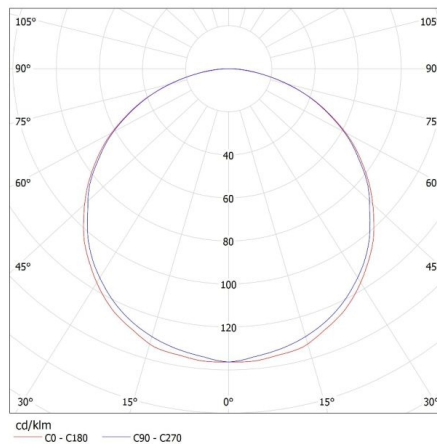

ADDITIONAL INFORMATION:

- half-parabolic reflector / V-shaped grille cross-bars / fluorescent lamp sockets concealed with a reflector
- the casing is provided with openings for feed-through power supply
- protective conductor on the grille providing additional protection against electric shock
- easy installation of the grille on spring hooks
- quick coupling for connecting the power supply, easier and quicker installation, Class A2 TRIDONIC ballast
- powder coating

KANLUX S.A. (kat 19734) REGIS 3 OPAL 418 / Krzywa rozsyłu światła (biegunowo)