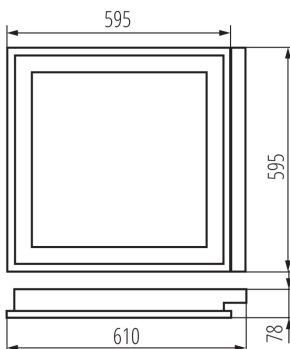

Embedded louver fitting

5905339197344

EVG
BALLAST

EASY
SY installation

Kanlux REGIS are raster recessed luminaires that can be mounted quickly and easily with spring clips and quick couplings. Raster lighting is still a very popular solution for office and industrial spaces.

GENERAL DATA:

Colour: white

Place of assembly: Recessed mount in the ceiling

Place of application: Indoors

Minimum distance from the illuminated object: 0,5m

Stabiliser/lamp start: cold

The product is not suitable to be covered with a heat-insulating material: yes

Length [mm]: 610

Width [mm]: 595

Height [mm]: 78

TECHNICAL DATA:

Rated voltage [V]: 220-240 AC

Rated frequency [Hz]: 50

Maximum power [W]: 4 x 18

Class of protection against electric shock: I

Lampshade material: PMMA

Light source: T8

Light source included: no

Cap: G13

Ambient temperature range to which the product can be exposed: 5÷25

Enclosure material: steel

Reflector material: aluminum alloy

Connection type: Self-clamping block

Range of sections of wires used [mm²]: 1÷2,5

Stabiliser type: EVG

Stabiliser energy class: A2

IP class: 40

LOGISTIC DATA:

Packaging method: 1

Number of units in the secondary packaging: 1

Number of units in the packaging: 1

Net unit weight [g]: 2910

Grammage [g]: 3500

Length of a unit pack [cm]: 65

Width of a unit pack [cm]: 62.5

Height of a unit pack [cm]: 8.5