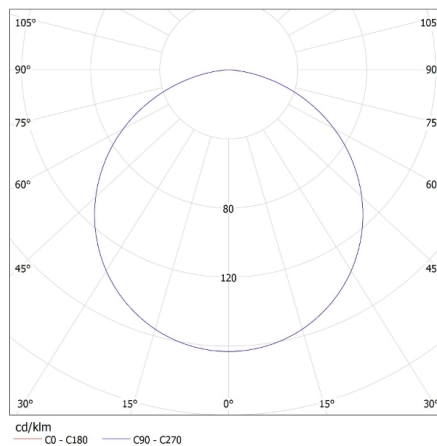

ADDITIONAL INFORMATION:

- the fittings are intended for light sources T8 LED 220-240 V ~; 50/60Hz with one-sided power supply
- fittings adapted to suspension on slings
- simple assembly of the raster on spring catches
- powder coated

KANLUX S.A. (kat 19736) REGIS 4LED OPAL 418PT + GLASSV3 / LDC (Polar)

Luminaire: KANLUX S.A. (kat 19736) REGIS 4LED OPAL 418PT + GLASSV3
Lamps: 4 x T8 LED GLASSV3 9W-WW