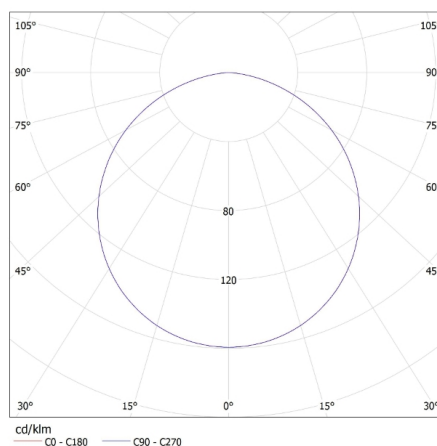

KANLUX S.A. (kat 19736) REGIS 4LED OPAL 418PT + GLASSV2 / LDC (Polar)