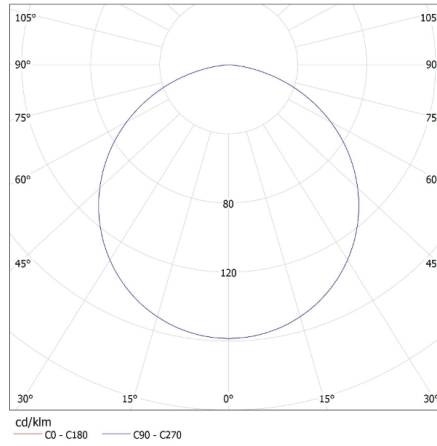

19736 REGIS 4LED OPAL 418PT

Embedded louver fitting

KANLUX S.A. (kat 19736) REGIS 4LED OPAL 418PT + Miledo / LDC (Polar)

Luminaire: KANLUX S.A. (kat 19736) REGIS 4LED OPAL 418PT + Miledo
Lamps: 4 x T8 LED N 9W-NW

ACCESSORIES:

72333 CLP-REGIS/PT

CLP-REGIS/PT mounting support, used for building in fittings in a plasterboard suspended ceiling. 4 pcs. in a set.