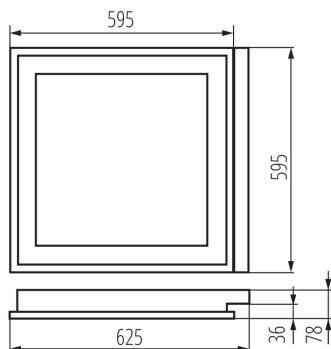

19736 REGIS 4LED OPAL 418PT

Embedded louver fitting