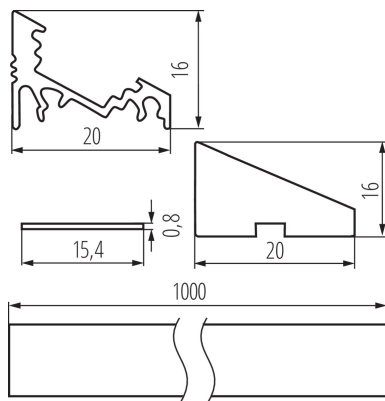

### GENERAL DATA:

**Colour:** anodised  
**Length [mm]:** 1000  
**Width [mm]:** 20  
**Height [mm]:** 16

### TECHNICAL DATA:

**Material:** aluminum alloy  
**Lampshade material:** plastic

### LOGISTIC DATA:

**Packaging method:** 5  
**Number of units in the secondary packaging:** 1  
**Number of units in the packaging:** 5  
**Net unit weight [g]:** 198  
**Grammage [g]:** 228  
**Length of a unit pack [cm]:** 106  
**Width of a unit pack [cm]:** 2  
**Height of a unit pack [cm]:** 1  
**Weight of a cardboard box [kg]:** 1.14  
**Width of a cardboard box [cm]:** 6.5  
**Height of a cardboard box [cm]:** 6  
**Length of a cardboard box [cm]:** 106  
**Volume of a cardboard box [m<sup>3</sup>]:** 0.004134