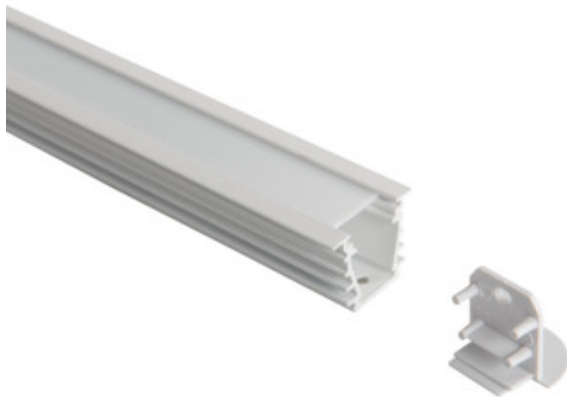

19757 PROFILO I SET-MI-W

Aluminium profile

5905339197573

GENERAL DATA:

Colour: white

Length [mm]: 1000

Width [mm]: 23.4

Height [mm]: 19

TECHNICAL DATA:

Material: aluminum alloy

Lampshade material: plastic

LOGISTIC DATA:

Packaging method: 5

Number of units in the secondary packaging: 1

Number of units in the packaging: 5

Net unit weight [g]: 240