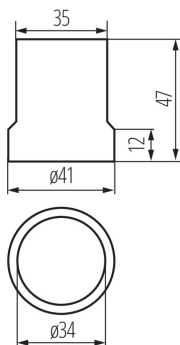

Light source fitting

5905339021601

GENERAL DATA:

Colour: grey

Installation method: directly

Height [mm]: 47

TECHNICAL DATA:

Rated voltage [V]: 250 AC

Rated current [A]: 4

Rated frequency [Hz]: 50

Cap: E27

Connection type: Terminal block

Type: E27

Maximum operating temperature [°C]: 180

IP class: 00

LOGISTIC DATA:

Packaging method: 20

Number of units in the secondary packaging: 20

Number of units in the packaging: 400

Net unit weight [g]: 52

Grammage [g]: 54.75

Length of a unit pack [cm]: 4

Width of a unit pack [cm]: 4

Height of a unit pack [cm]: 4.5

Weight of a cardboard box [kg]: 21.9

Width of a cardboard box [cm]: 34

Height of a cardboard box [cm]: 27

Length of a cardboard box [cm]: 41

Volume of a cardboard box [m³]: 0.037638