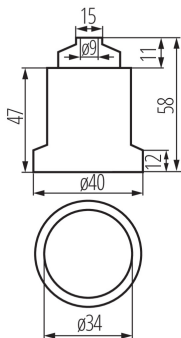

Light source fitting

5905339021625

GENERAL DATA:

Colour: grey

Installation method: directly

Height [mm]: 47

TECHNICAL DATA:

Rated voltage [V]: 250 AC

Rated current [A]: 4

Rated frequency [Hz]: 50

Cap: E27

Connection type: Terminal block

Type: E27

Maximum operating temperature [°C]: 180

IP class: 00

LOGISTIC DATA:

Packaging method: 20

Number of units in the secondary packaging: 20

Number of units in the packaging: 400

Net unit weight [g]: 56

Grammage [g]: 58.75

Length of a unit pack [cm]: 4

Width of a unit pack [cm]: 4

Height of a unit pack [cm]: 5.5

Weight of a cardboard box [kg]: 23.5

Width of a cardboard box [cm]: 34

Height of a cardboard box [cm]: 32

Length of a cardboard box [cm]: 40

Volume of a cardboard box [m³]: 0.04352