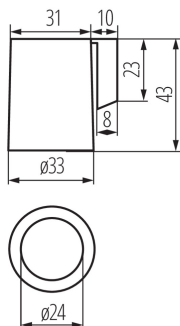

Light source fitting

5905339021731

GENERAL DATA:

Colour: grey

Installation method: using a support

Height [mm]: 47

TECHNICAL DATA:

Rated voltage [V]: 250 AC

Rated current [A]: 2

Rated frequency [Hz]: 50

Cap: E14

Connection type: Bolt terminal block

Type: E14

Maximum operating temperature [°C]: 180

IP class: 00

LOGISTIC DATA:

Packaging method: 20

Number of units in the secondary packaging: 20

Number of units in the packaging: 400

Net unit weight [g]: 55

Grammage [g]: 57.5

Length of a unit pack [cm]: 3.5

Width of a unit pack [cm]: 4.5

Height of a unit pack [cm]: 5

Weight of a cardboard box [kg]: 23

Width of a cardboard box [cm]: 33

Height of a cardboard box [cm]: 27

Length of a cardboard box [cm]: 39

Volume of a cardboard box [m³]: 0.034749