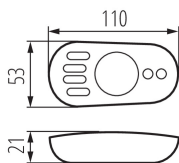

22145 REMOTE CCT

Pilot do taśm LED

5905339221452

Four-channel remote control. A CCT controller is required for operation (Kanlux code 22142)

GENERAL DATA:

Colour: white
Control: RF 2,4GHz
Length [mm]: 110
Width [mm]: 53
Height [mm]: 21

TECHNICAL DATA:

Rated voltage [V]: 2 x 1,5 DC
Class of protection against electric shock : III
Material: plastic
Transmitter batteries: 2 x AAA
IP class: 20
Range [m]: max 30

LOGISTIC DATA:

Unit of measurement: unit
Packaging method: 200
Number of units in the secondary packaging : 1
Number of units in the packaging : 200
Net unit weight [g]: 44
Grammage [g]: 69.25
Length of a unit pack [cm]: 6
Width of a unit pack [cm]: 3
Height of a unit pack [cm]: 11
Weight of a cardboard box [kg]: 13.85
Width of a cardboard box [cm]: 30
Height of a cardboard box [cm]: 25.5
Length of a cardboard box [cm]: 60
Volume of a cardboard box [m³]: 0.0459